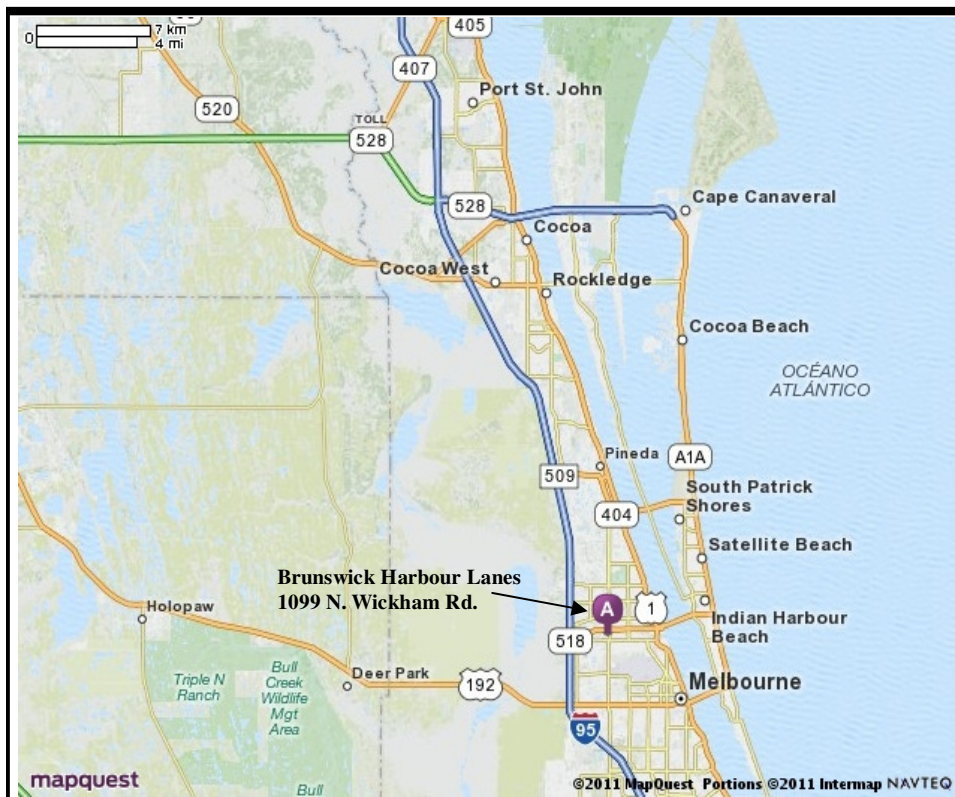

# FLORIDA STATE USBC WOMEN'S BOWLING ASSN., INC. 2011 Senior Tournament - Melbourne, FL

**TO—Brunswick Harbour Lanes:**

**FROM US-192:**

- Take US-192 to I-95
- Merge onto I-95 north toward Jacksonville (2.7 miles)
- Take exit 183 toward Melbourne (.3 miles)
- Merge onto W. Eau Gallie Blvd. (2.2 miles)
- Turn right (south) onto N. Wickham Rd. (.3 miles)
- Follow to bowling center on left

**FROM I-95:**

- Take exit 183 toward Melbourne (.3 miles)
- Merge onto W. Eau Gallie Blvd. (2.2 miles)
- Turn right (south) onto N. Wickham Rd. (.3 miles)
- Follow to bowling center on left

**FROM: Hilton Melbourne Rialto Place**

**TO: Brunswick Harbour Lanes**

- Go west on Rialto Place toward Airport Blvd.
- Turn **north (right)** on Airport Blvd.
- Airport Blvd. becomes Apollo Blvd. S.
- Turn **west (left)** on Sarno Rd.
- Turn **right (north)** on Wickham Rd. N. (CR-509.)
- Brunswick Harbor Lanes will be on **east (right) side** of Wickham Rd. before you get to Eau Galle Blvd.

**A. Brunswick Harbour Lanes**

1900 N. Wickham Road  
Melbourne, FL 32935  
321-242-2695

**B. Hilton Melbourne Rialto Place**

200 Rialto Place  
Melbourne, FL 32901  
321-768-0200

Rate: \$89.00—With Full Hot Breakfast Buffet (up to 4 people)